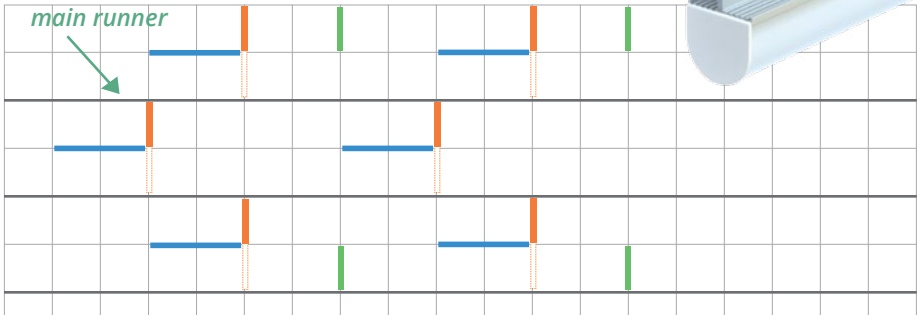

T3AR ECO™

LIGHTING LAYOUT CONFIGURATIONS

Create your own lighting layouts!

4L Model 4' light 2' light